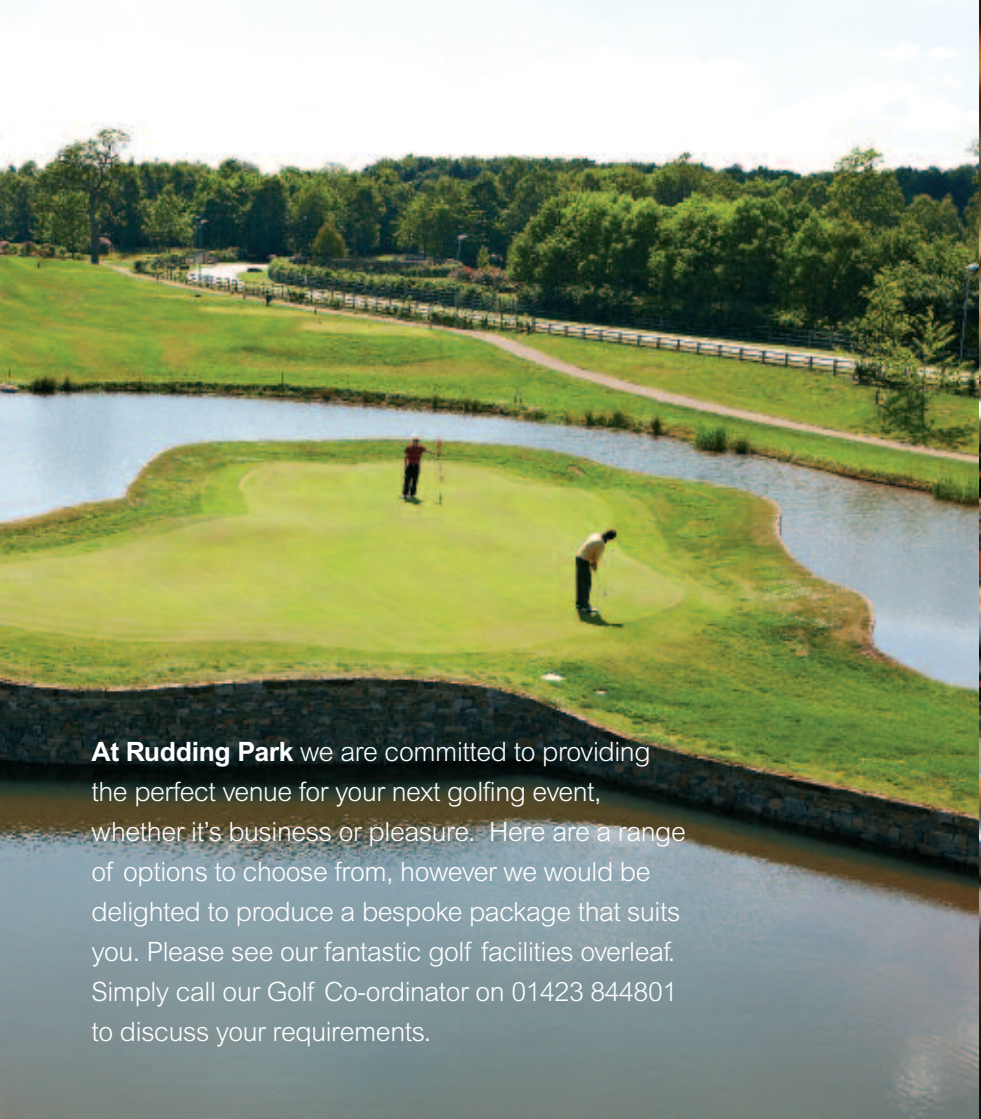

C O R P O R A T E A N D S O C I E T Y G O L F

At Rudding Park we are committed to providing the perfect venue for your next golfing event, whether it's business or pleasure. Here are a range of options to choose from, however we would be delighted to produce a bespoke package that suits you. Please see our fantastic golf facilities overleaf. Simply call our Golf Co-ordinator on 01423 844801 to discuss your requirements.